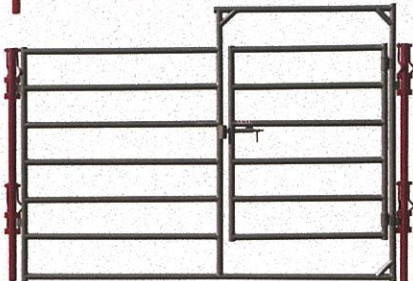

Panels & Gates

Classic Series

Classic Panels and Gates have long been the standard for competition to live up to in the Livestock Equipment Industry. These are the Gates and Panels which prestigious organizations such as the CBR depend on year after year. All components are fabricated of 2" high tensile 14 gauge tubing with 50,000 P.S.I yield strength. Panels are 5' tall and mount 6' high on classic post.

Classic Panels

- 3311-502-000 Classic 2' Panel
- 3311-503-000 Classic 3' Panel
- 3311-504-000 Classic 4' Panel
- 3311-506-000 Classic 6' Panel
- 3311-508-000 Classic 8' Panel
- 3311-510-000 Classic 10' Panel
- 3311-512-000 Classic 12' Panel
- 3311-514-000 Classic 14' Panel
- 3311-516-000 Classic 16' Panel

Classic Panels-Full Sheeted

- 3311-508-200 Classic 8' Panel Full Sheeted
- 3311-510-200 Classic 10' Panel Full Sheeted

Classic Gate Panels

- 3315-508-000 Classic 8' Gate Panel (G4)
- 3315-510-000 Classic 10' Gate Panel (G4)
- 3315-512-000 Classic 12' Gate Panel (G4)

Classic Panels-Half Sheeted

- 3311-508-100 Classic 8' Panel Half Sheeted
- 3311-510-100 Classic 10' Panel Half Sheeted

Classic Gate-in-Frame

- 3312-024-000 Classic 24" Gate-in-Frame
- 3312-036-000 Classic 36" Gate-in-Frame
- 3312-048-000 Classic 48" Gate-in-Frame
- 3312-060-000 Classic 60" Gate-in-Frame
- 3312-072-000 Classic 72" Gate-in-Frame
- 3312-084-000 Classic 84" Gate-in-Frame
- 3312-060-100 Classic 60" Gate-in-Frame Half Sheeted
- 3312-060-200 Classic 60" Gate-in-Frame Full Sheeted