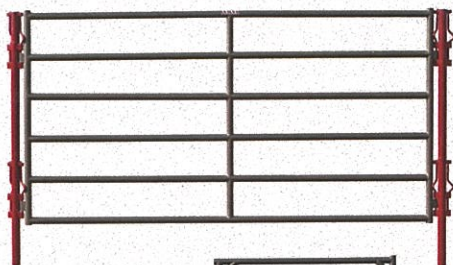

Panels & Gates

Classic Series

Classic Panels and Gates have long been the standard for competition to live up to in the Livestock Equipment Industry. These are the Gates and Panels which prestigious organizations such as the CBR depend on year after year. All components are fabricated of 2" high tensile 14 gauge tubing with 50,000 P.S.I yield strength. Panels are 5' tall and mount 6' high on classic post.

Classic Panels

- 3311-502-000 Classic 2' Panel
- 3311-503-000 Classic 3' Panel
- 3311-504-000 Classic 4' Panel
- 3311-506-000 Classic 6' Panel
- 3311-508-000 Classic 8' Panel
- 3311-510-000 Classic 10' Panel
- 3311-512-000 Classic 12' Panel
- 3311-514-000 Classic 14' Panel
- 3311-516-000 Classic 16' Panel

Classic Panels-Full Sheeted

- 3311-508-200 Classic 8' Panel Full Sheeted
- 3311-510-200 Classic 10' Panel Full Sheeted

Classic Gate Panels

- 3315-508-000 Classic 8' Gate Panel (G4)
- 3315-510-000 Classic 10' Gate Panel (G4)
- 3315-512-000 Classic 12' Gate Panel (G4)

Classic Panels-Half Sheeted

- 3311-508-100 Classic 8' Panel Half Sheeted
- 3311-510-100 Classic 10' Panel Half Sheeted

Classic Gate-in-Frame

- 3312-024-000 Classic 24" Gate-in-Frame
- 3312-036-000 Classic 36" Gate-in-Frame
- 3312-048-000 Classic 48" Gate-in-Frame
- 3312-060-000 Classic 60" Gate-in-Frame
- 3312-072-000 Classic 72" Gate-in-Frame
- 3312-084-000 Classic 84" Gate-in-Frame
- 3312-060-100 Classic 60" Gate-in-Frame Half Sheeted
- 3312-060-200 Classic 60" Gate-in-Frame Full Sheeted