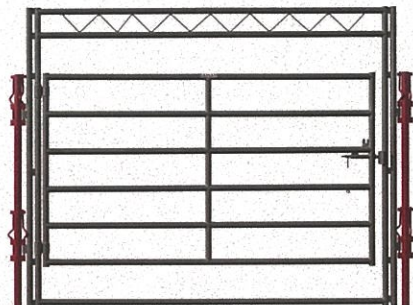

Panels & Gates

Classic Series

Classic Panels and Gates have long been the standard for competition to live up to in the Livestock Equipment Industry. These are the Gates and Panels which prestigious organizations such as the CBR depend on year after year. All components are fabricated of 2" high tensile 14 gauge tubing with 50,000 P.S.I yield strength. Panels are 5' tall and mount 6' high on classic post.

Classic Panels-Full Sheeted

- 3311-508-200 Classic 8' Panel Full Sheeted
- 3311-510-200 Classic 10' Panel Full Sheeted

Classic Gate Panels

- 3315-508-000 Classic 8' Gate Panel (G4)
- 3315-510-000 Classic 10' Gate Panel (G4)
- 3315-512-000 Classic 12' Gate Panel (G4)

Classic Panels-Half Sheeted

- 3311-508-100 Classic 8' Panel Half Sheeted
- 3311-510-100 Classic 10' Panel Half Sheeted

Classic Gate-in-Frame

- 3312-024-000 Classic 24" Gate-in-Frame
- 3312-036-000 Classic 36" Gate-in-Frame
- 3312-048-000 Classic 48" Gate-in-Frame
- 3312-060-000 Classic 60" Gate-in-Frame
- 3312-072-000 Classic 72" Gate-in-Frame
- 3312-084-000 Classic 84" Gate-in-Frame
- 3312-060-100 Classic 60" Gate-in-Frame Half Sheeted
- 3312-060-200 Classic 60" Gate-in-Frame Full Sheeted

Classic Corral Gates

- 3316-510-000 Classic 10' Corral Gate
- 3316-512-000 Classic 12' Corral Gate
- 3316-514-000 Classic 14' Corral Gate
- 3316-516-000 Classic 16' Corral Gate

Classic High Pole Gates

- 3314-508-078 Classic 8' High Pole Gate 7'8" Tall
- 3314-508-096 Classic 8' High Pole Gate 9'6" Tall
- 3314-510-078 Classic 10' High Pole Gate 7'8" Tall
- 3314-510-096 Classic 10' High Pole Gate 9'6" Tall
- 3314-512-078 Classic 12' High Pole Gate 7'8" Tall
- 3314-512-096 Classic 12' High Pole Gate 9'6" Tall