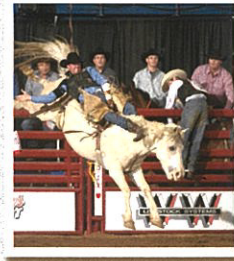

# Bucking CHUTES

## Bucking Chutes

5331-100-000

- America's #1 selling bucking chute.
- Super heavy duty, yet safer for animals and cowboys.
- All W-W bucking chutes come standard with rolling door safety pads.
- Rolling doors feature unbreakable Selectforce® plastic boards.
- Available with full 4' metal catwalk decking or 2' and 4' folding catwalk for portability.
- Powder coated gunmetal gray or your favorite custom color.