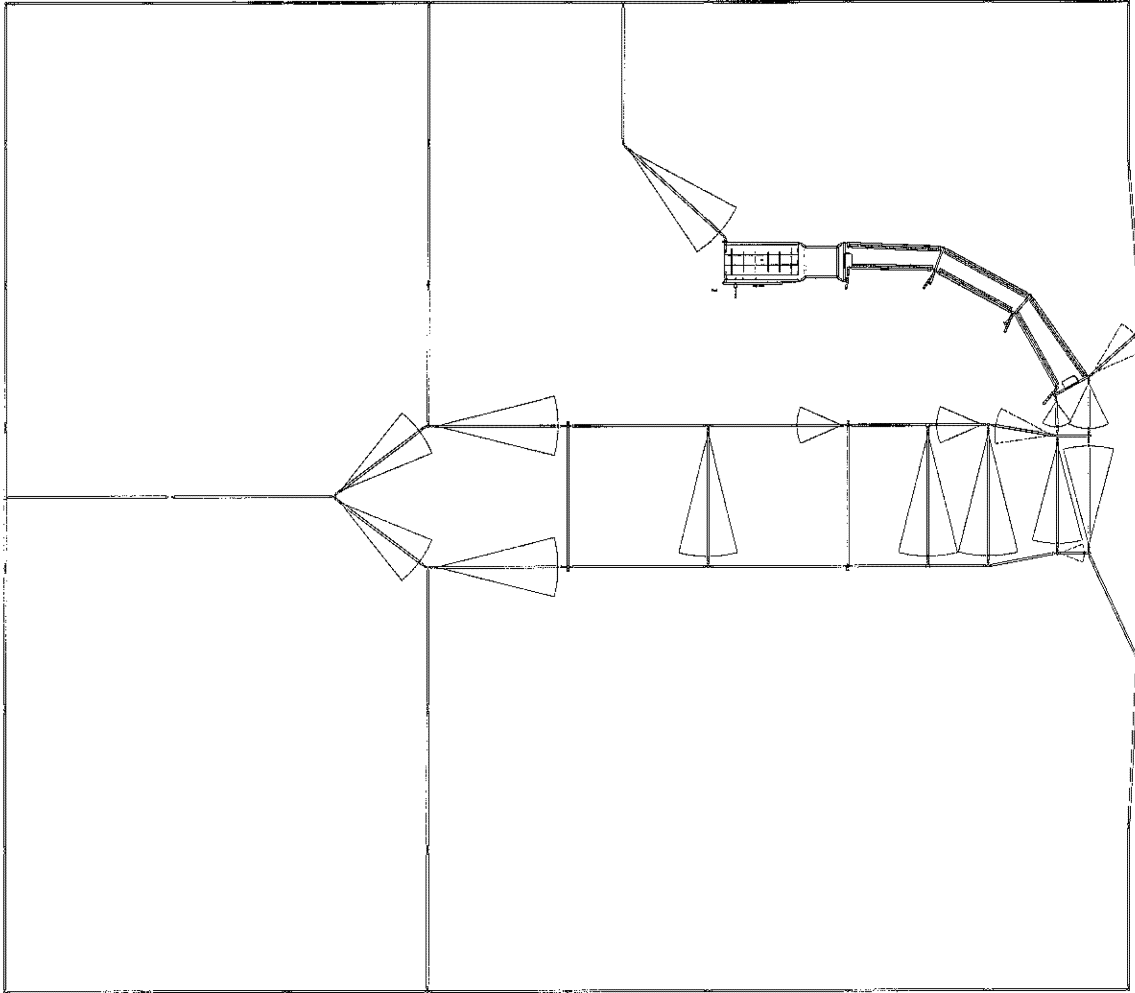

DESIGN 987121

8000 SQUARE FT

ACKERMANDISTRIBUTING.COM 800-726-9091

DESIGN #987121

8000 SQUARE FT.

PART #	DESCRIPTION	QUANTITY	WEIGHT	TOTAL WEIGHT		
2311-111-000	BM STD. CHUTE	1	1150	1150		
2364-001-000	PALPATION CAGE	1	240	240		
2363-000-000	38 1/2" BLOCK DOOR	1	285	285		
2351-000-000	3-SEC. CROUD ALLEY	1	1320	1320		
3311-506-000	506 PANEL	1	70	70		
3311-510-000	510 PANEL	1	115	115		
3311-512-000	512 PANEL	34	135	4590		
3311-514-000	514 PANEL	6	155	930		
3312-024-000	CLASSIC 24" GIF	1	75	75		
3312-048-000	CLASSIC 48" GIF	1	102	102		
3312-060-000	CLASSIC 60" GIF	2	116	232		
3313-032-000	CLASSIC 32" ACF	1	56	56		
3313-132-000	CLASSIC 32" ACG	1	107	107		
3315-512-000	CLASSIC 512 G4	2	200	400		
3314-510-078	CLASSIC 510 HPG 7'8"	4	218	872		
3314-512-078	CLASSIC 512 HPG 7'8"	6	254	1524		
3318-200-000	2-WAY POST 6'	32	28	896		
3318-300-000	3-WAY POST 6'	9	34	306		
3318-200-078	2-WAY POST 7'8"	4	34	136		
3331-201-000	SPREADER BAR S-12 TOP	2	26	52		
3331-202-000	SPREADER BAR S-12 BOTTOM	2	33	66		
3319-100-000	PANEL MOUNTING BRACKET	4	15	60		

TOTAL WEIGHT

13584

Discounted Price's Include Wire/Check Discount

We hold the Check until the Equipment is being built or until its ready to ship

800-726-9091 ~ La Salle, CO

Distributing: Heather's Cell 970-518-6949