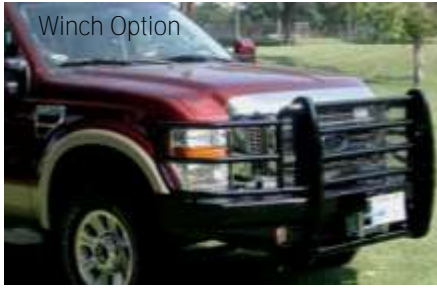

Legend Series

Winch Option

Legend series front bumper replacement is designed to take an impact both on and off the road. Front bumpers are finished with quality black pearl powder coating. Front Hitch Receiver. Available most 3/4-1 ton trucks (Some 2 ton models)

Front Legend Bumper w/ Receiver *Retail \$ 1,344 Sale \$ 1,075*

Front Legend Bumper w/ Winch Option *Retail \$ 1,499 Sale \$ 1,199*

** Prices to Subject to Change W/out Notice Prices Do Not Inc. Freight or Taxes **

Winch Option

Summit Series

Summit series front bumper replacement is built out of 12-gauge diamond plate steel, it is lighter weight than the legend series but durable and offers added protection to your truck. With the new development of the patented H2R (hidden 2" receiver) the choice is yours.

Front Summit Bumper *Retail \$ 1,344 Sale \$ 1,075*

** Prices to Subject to Change W/out Notice Prices Do Not Inc. Freight or Taxes **

Bull Nose

Legend series front bumper replacement is designed to take an impact both on and off the road. Front bumpers are finished with quality black pearl powder coating. Front Hitch Receiver.