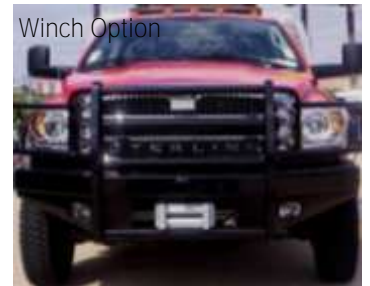

Legend Series

Winch Option

Legend series front bumper replacement is designed to take an impact both on and off the road. Front bumpers are finished with quality black pearl powder coating. Front Hitch Receiver. Available most 3/4-1 ton trucks (Some 2 ton models)

Front Legend Bumper w/ Receiver *Retail \$ 1,344 Sale \$ 1,075*

Front Legend Bumper w/ Winch Option *Retail \$ 1,499 Sale \$ 1,199*

** Prices to Subject to Change W/out Notice Prices Do Not Inc. Freight or Taxes **

Winch Option

Summit Series

Summit series front bumper replacement is built out of 12-gauge diamond plate steel, it is lighter weight than the legend series but durable and offers added protection to your truck. With the new development of the patented H2R (hidden 2" receiver) the choice is yours.

Front Summit Bumper *Retail \$ 1,344 Sale \$ 1,075*

** Prices to Subject to Change W/out Notice Prices Do Not Inc. Freight or Taxes **

Bull Nose

Legend series front bumper replacement is designed to take an impact both on and off the road. Front bumpers are finished with quality black pearl powder coating. Front Hitch Receiver.