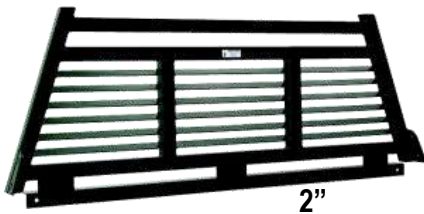

Back Bumpers

Ranch Hand Back Bumpers are designed to provide you a stable platform while providing maximum protection and towing capacity. Our Cowboy and Dually back bumpers are V-5 tested to 1000 lbs tongue weight and 10,000 lbs towing capacity or 500 lbs tongue weight and 5000 lbs towing capacity. Ranch Hand Back Bumpers are black pearl powder coat.

Cowboy Back Bumper 10" Drop w/ Lights Retail $ 640 Sale $ 512

Summit w/ Lights Retail $ 560 Sale $ 448

Dually 10" Drop w/ Lights Retail $ 983 Sale $ 786

* Prices to Subject to Change W/out Notice Prices Do Not Inc. Freight or Taxes *

2"

The Head Ache Rack is constructed of 14 gauge, 2 inch, square tubing and 11 gauge 2" x 6" tubing. With or with out lights: 2 oval red lights, which function as taillights and 2 oval clear lights, which function as back up or work lights.

Must be installed with short rails or bed caps.

Hauler w/ Lights & Full Louver Retail $ 703 Sale $ 562

Hauler w/ Lights Window Cut Retail $ 670 Sale $ 536

2" Full Louver Retail $ 575 Sale $ 460

2" Window Cut Retail $ 543 Sale $ 434

** Prices to Subject to Change W/out Notice
Prices Do Not Inc. Freight or Taxes **

Bed Rails are made of 12-gauge diamond plate and contoured to protect the truck bed.

Short Rails 32" Long Retail $ 139 Sale $ 111

Bed Cap with Rail Retail $ 321 Sale $ 257

Bed Cap with out Rail Retail $ 248 Sale $ 198

** Prices to Subject to Change W/out Notice
Prices Do Not Inc. Freight or Taxes **

Steps set of 2 (Dodge, Ford, Chevy, GMC) Retail $ 228 Sale $ 182

Bolt on Receiver Tube Retail $ 93 Sale $ 74

Cross Box 69" L x 20" W x 15½" H Retail $ 714 Sale $ 571

Mini Job Box 46" L x 19" W x 18" H Retail $ 628 Sale $ 502

** Prices to Subject to Change W/out Notice
Prices Do Not Inc. Freight or Taxes **